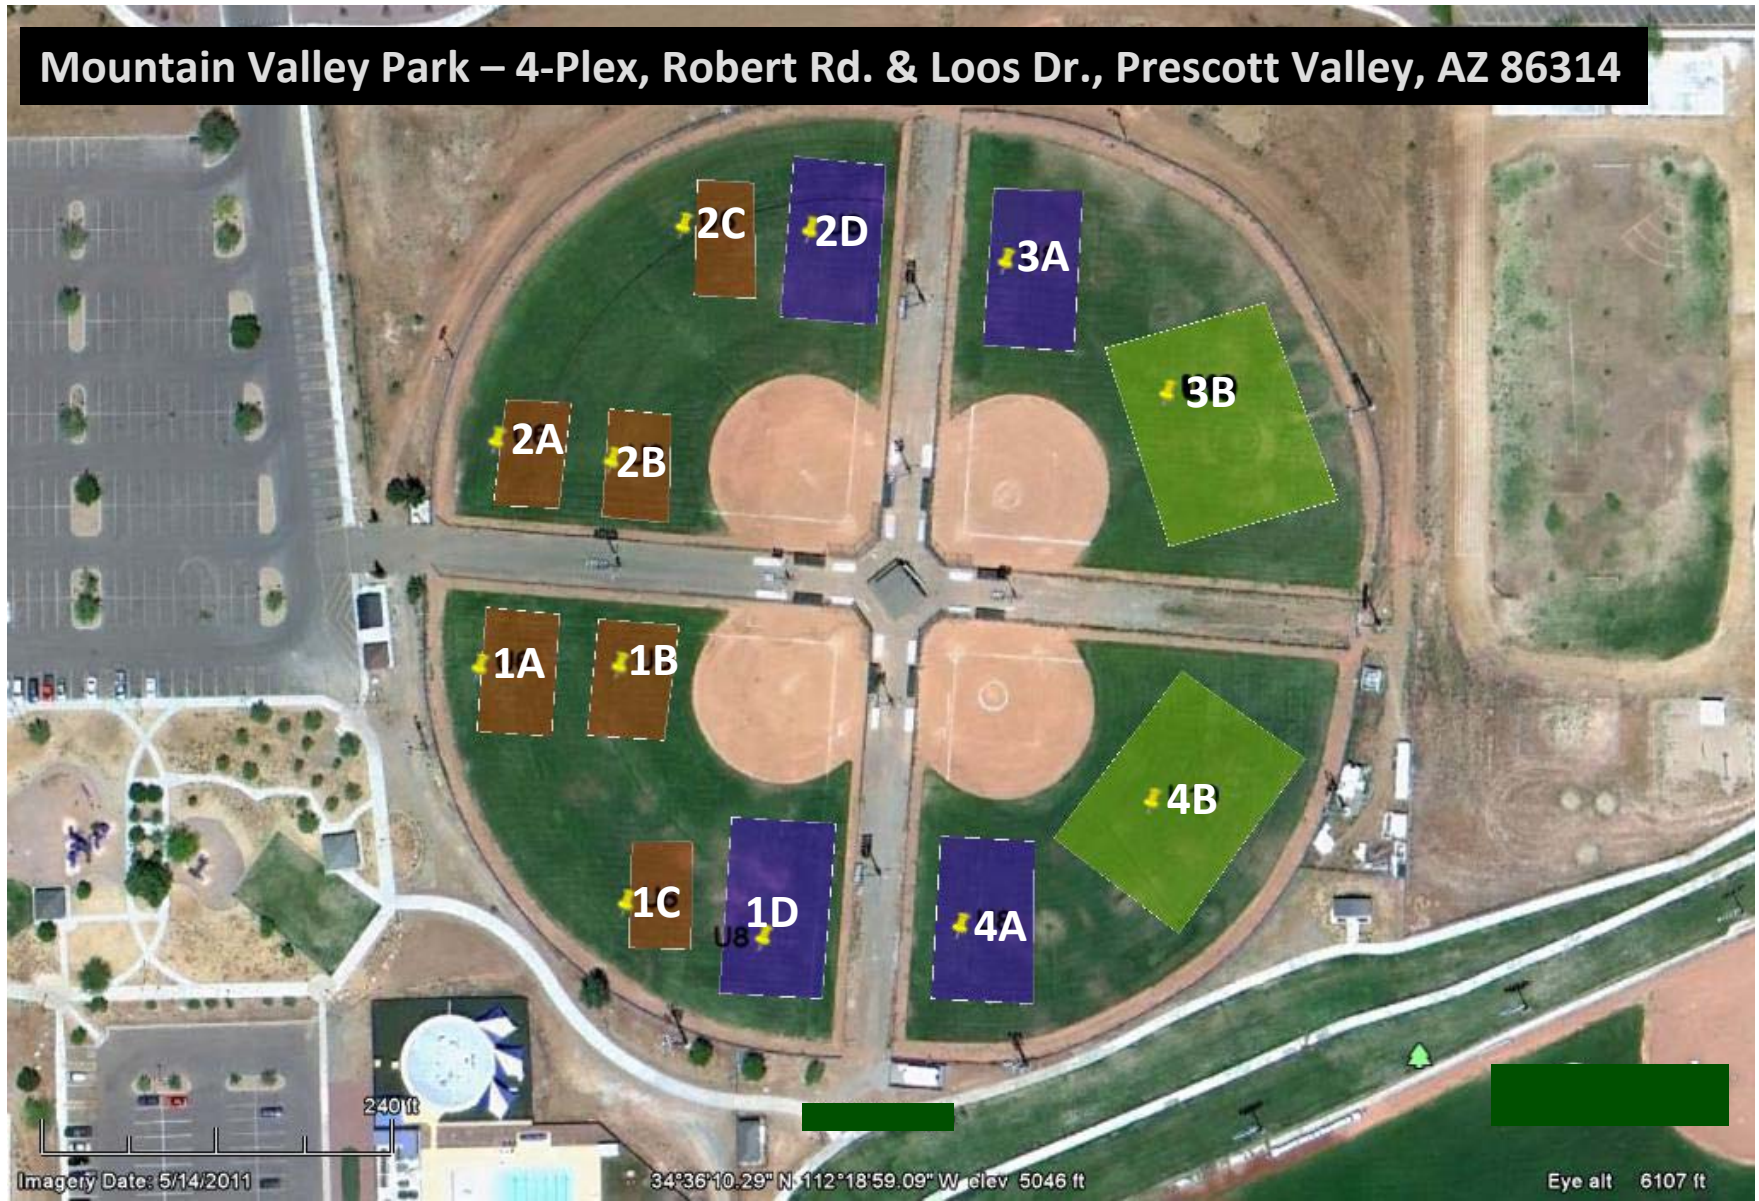

Mountain Valley Park – 4-Plex, Robert Rd. & Loos Dr., Prescott Valley, AZ 86314

Imagery Date: 5/14/2011

34°36'10.29" N 112°18'59.09" W elev 5046 ft

Eye alt 6107 ft